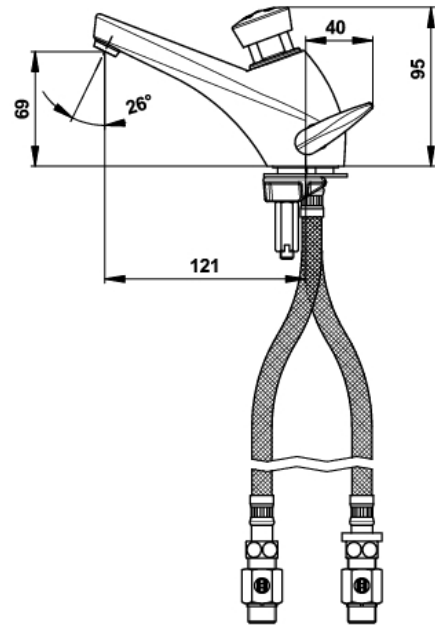

Range : Deck-mounted mixer tap

Ref : 68032 - PRESTO 3000

> **Working pressure :**

- 1 to 5 bar

> **Flow :**

- 3 l/min at 3 bar - 4-position flow adjustment device
- Anti-water-hammering design

> **Flow time :**

- 15 seconds (± 5 sec.)

> **Hydraulic supply :**

- G 3/8" (12x17)

> **Thermal resistance :**

- Resistant to a temperature of 75°C for 30 minute thermal shock

> **Security :**

- Non-turnable push button
- Non-removable, wear-proof red marker

> **Delivered with :**

- 2 PEX Hoses with NF check valves and revolving nut
- 2 MM G 3/8" (12x17) Stop valves
- 2 Filter gaskets
- 1 Stainless steel plain washer
- Fixing bracket
- 1 Flange gasket
- 1 Brass clamping nut
- Instruction manual

> **Standards & approvals :**

- Brass body in accordance with EN 1982, EN 12164, EN 12156
- Molded chrome-plated body in accordance with EN 12540
- 200-hour neutral salt spray resistant (NSS) in accordance with ISO 9227